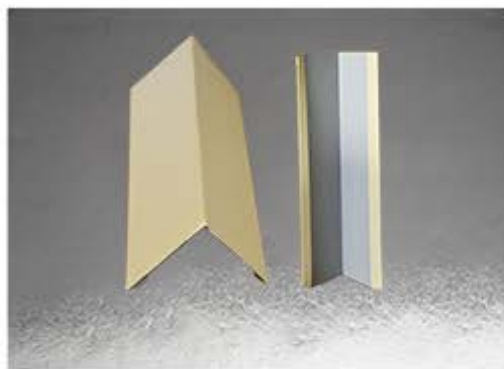

DBR-L007大阴阳角

DBR-L007 Big Inside
and outside corner accessories

DBR-L001起步件

DBR-L001
Initial installation accessories

同材质配件

The accessories same as wall panel material

专注金属雕花板生产与研发

同材质阳角