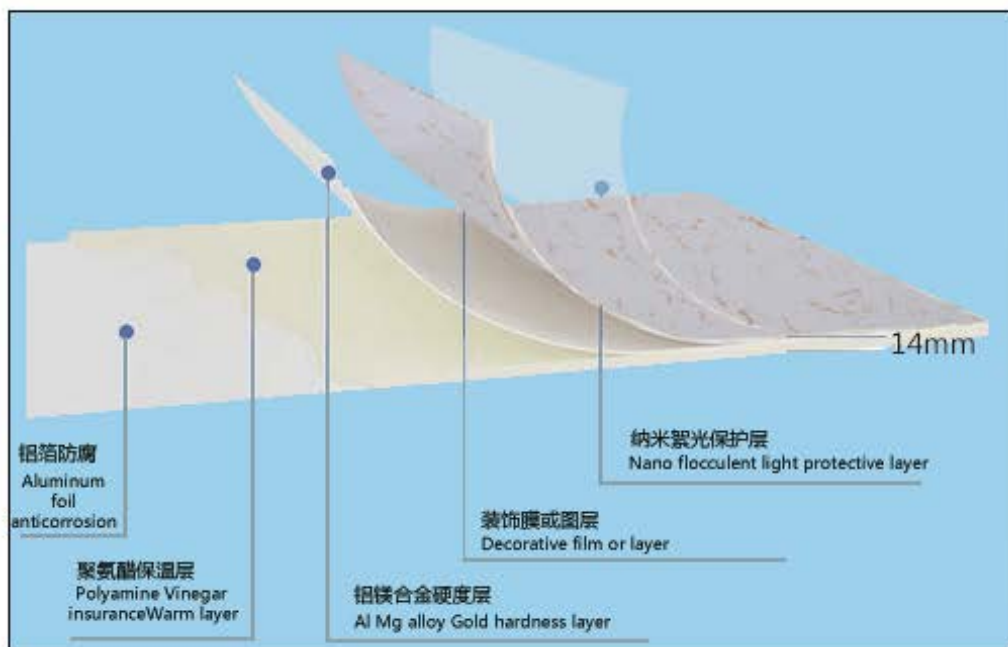

外墙金属雕花板

产品介绍:

迪拜尔金属外墙保温板主要由表面为纳米抗污技术处理的彩涂钢板，中间层为特殊防火处理硬质发泡聚氨酯，底层为铝箔防腐层这三个部分组成，防火等级最高为B1级。外墙板规格为：厚度16mm,20mm,25mm,宽度383mm,长度为可定制。

产品特点:

保温隔热、隔音、防火、超强硬度、防水防潮、绿色环保、安装便利、不易变形。

产品应用:

活动房、岗亭、现代别墅、高层建筑、轻钢车间、旧楼外墙改造

Exterior wall sandwich panel

Product introduction:

Dibaier metal exterior wall insulation board is mainly composed of color-coated steel plate with nano antifouling technology on the surface, the middle layer is a special fire-resistant hard foamed polyurethane, and the bottom layer is an aluminum foil anti-corrosion layer. The specifications of the inner wall panel are: thickness 16mm,20mm,25mm, width 383mm, and length can be customized.

Renovation of mobile homes, sentry boxes, modern villas, high-rise buildings, light steel workshops, and Exterior wall renovation of old building

内墙金属雕花板

产品介绍:

迪拜尔金属内墙保温板主要由表面为纳米抗污技术处理的彩涂钢板，中间层为特殊防火处理硬质发泡聚氨酯，底层为铝箔防腐层这三个部分组成，防火等级最高为B1级。内墙板规格为：厚度14mm，宽度435mm,长度为可定制。