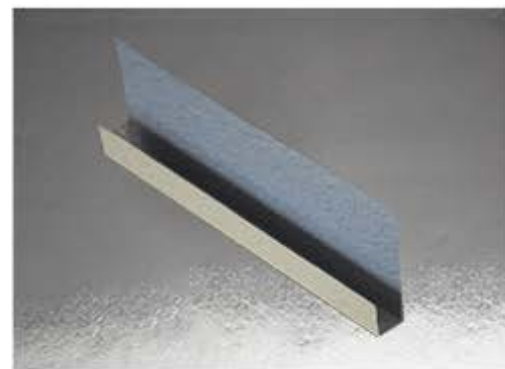

压花起步、收口件

Embossed initial and end installation accessories