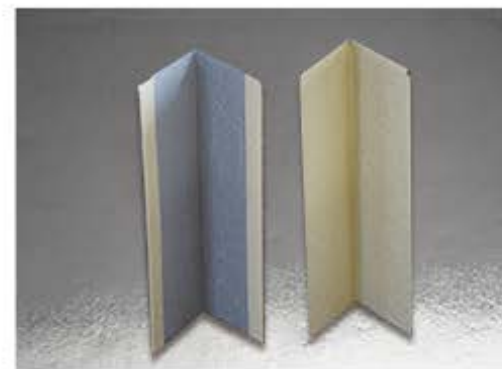

压花阴、阳角
Embossed outside and
inside corner accessories